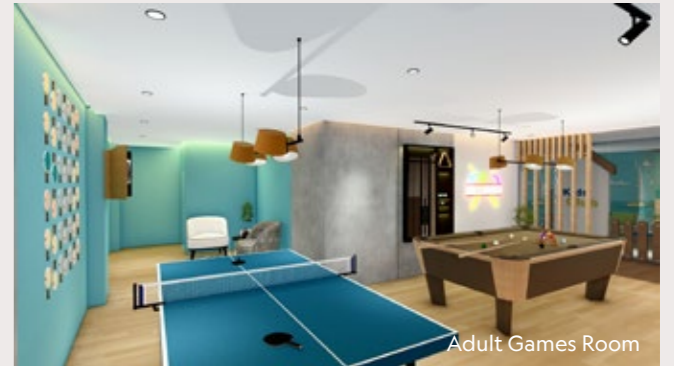

Adult Games Room

Step into a lively escape where entertainment meets design. Whether it's a competitive match of table tennis, an intense game of darts, or simply relaxing by the pool table, this dynamic space invites moments of fun and connection. Perfect for social gatherings or solo play, the Adult Games Room embodies Affini's vibrant lifestyle.