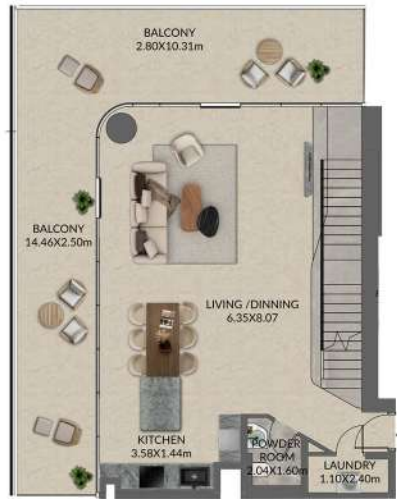

Lower Level