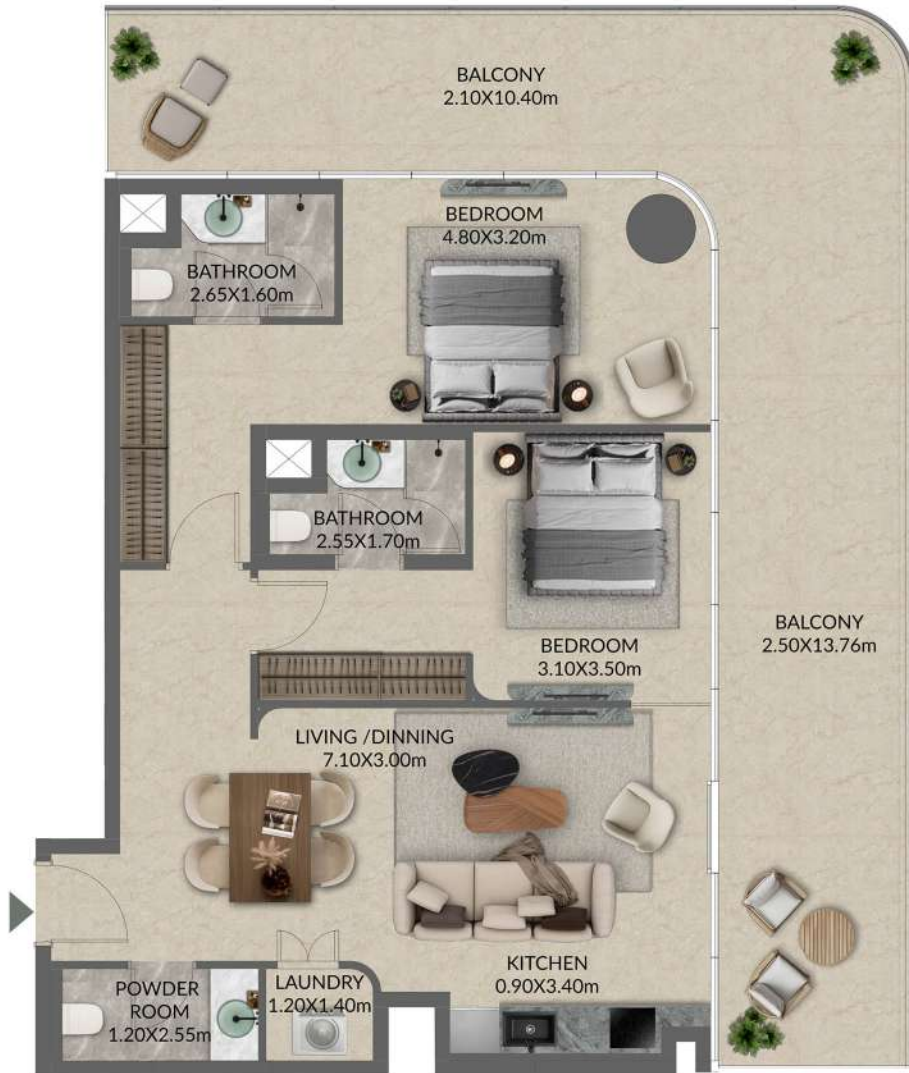

2 BEDROOM

PALAZZO TISSOLI
DESIGN BY *pininfarina*

2 Bedroom Apartment Type C

Suite Area:	101.97sqm	1097.61sqft
Terrace Area:	105.40sqm	1134.53sqft
Total Area:	207.37sqm	2232.13sqft

Units

1001,1002.

2 Bedroom Apartment Type A

Suite Area:	90.94sqm	978.88sqft
Terrace Area:	53.88sqm	579.96sqft
Total Area:	144.82sqm	1558.84sqft

Units

115.

2 Bedroom Apartment Type B

Suite Area:	107.31sqm	1155.08sqft
Terrace Area:	94.07sqm	1012.57sqft
Total Area:	201.38sqm	2167.65sqft