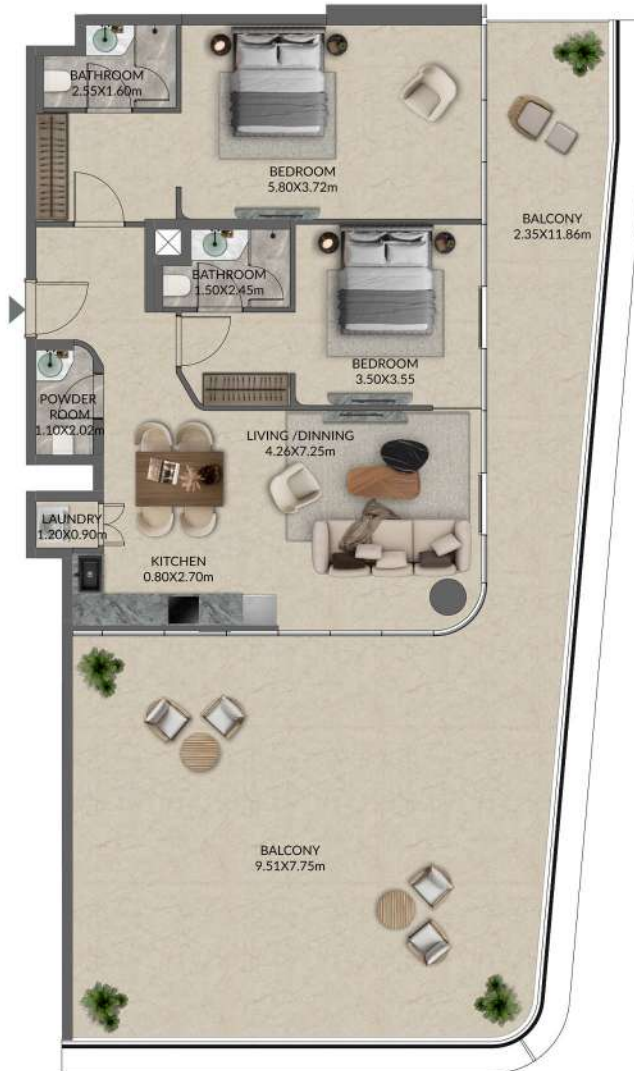

1 Bedroom Apartment Type C

Suite Area:	76.74sqm	826.03sqft
Terrace Area:	34.94sqm	376.09sqft
Total Area:	111.68sqm	1202.12sqft

Units

639, 738, 836, 932.

1 Bedroom Apartment Type X

Suite Area:	56.74sqm	610.75sqft
Terrace Area:	8.02sqm	86.33sqft
Total Area:	64.76sqm	697.08sqft

Units

G02, 116, 118, 216, 243, 317, 342, 418, 445, 518, 543, 626, 636, 725, 735, 823, 833, 919, 929, 1018, 1028, 1116, 1126.

PALAZZO TISSOLI
DESIGN BY *pininfarina*

PALAZZO TISSOLI

DESIGN BY *pininfarina*

2 BEDROOM

PALAZZO TISSOLI
DESIGN BY *pininfarina*

2 Bedroom Apartment Type C

Suite Area:	101.97sqm	1097.61sqft
Terrace Area:	105.40sqm	1134.53sqft
Total Area:	207.37sqm	2232.13sqft

Units

1001,1002.

2 Bedroom Apartment Type A