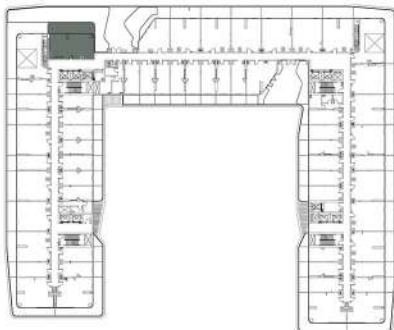

1 Bedroom Apartment Type C

Suite Area:	76.74sqm	826.03sqft
Terrace Area:	34.94sqm	376.09sqft
Total Area:	111.68sqm	1202.12sqft

Units

639, 738, 836, 932.